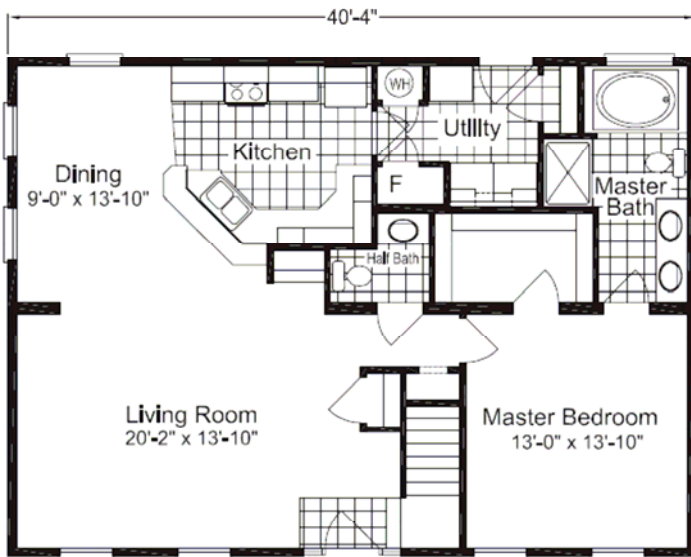

Copyright 2008 © Palm Harbor Homes, Inc.

1ST FLOOR

2ND FLOOR

Katherine
2364 Sq. Ft.

EMPIRE HOMES
A Division of A&B Homes Inc.
707.569.1425 • EmpireHomesWeb.com